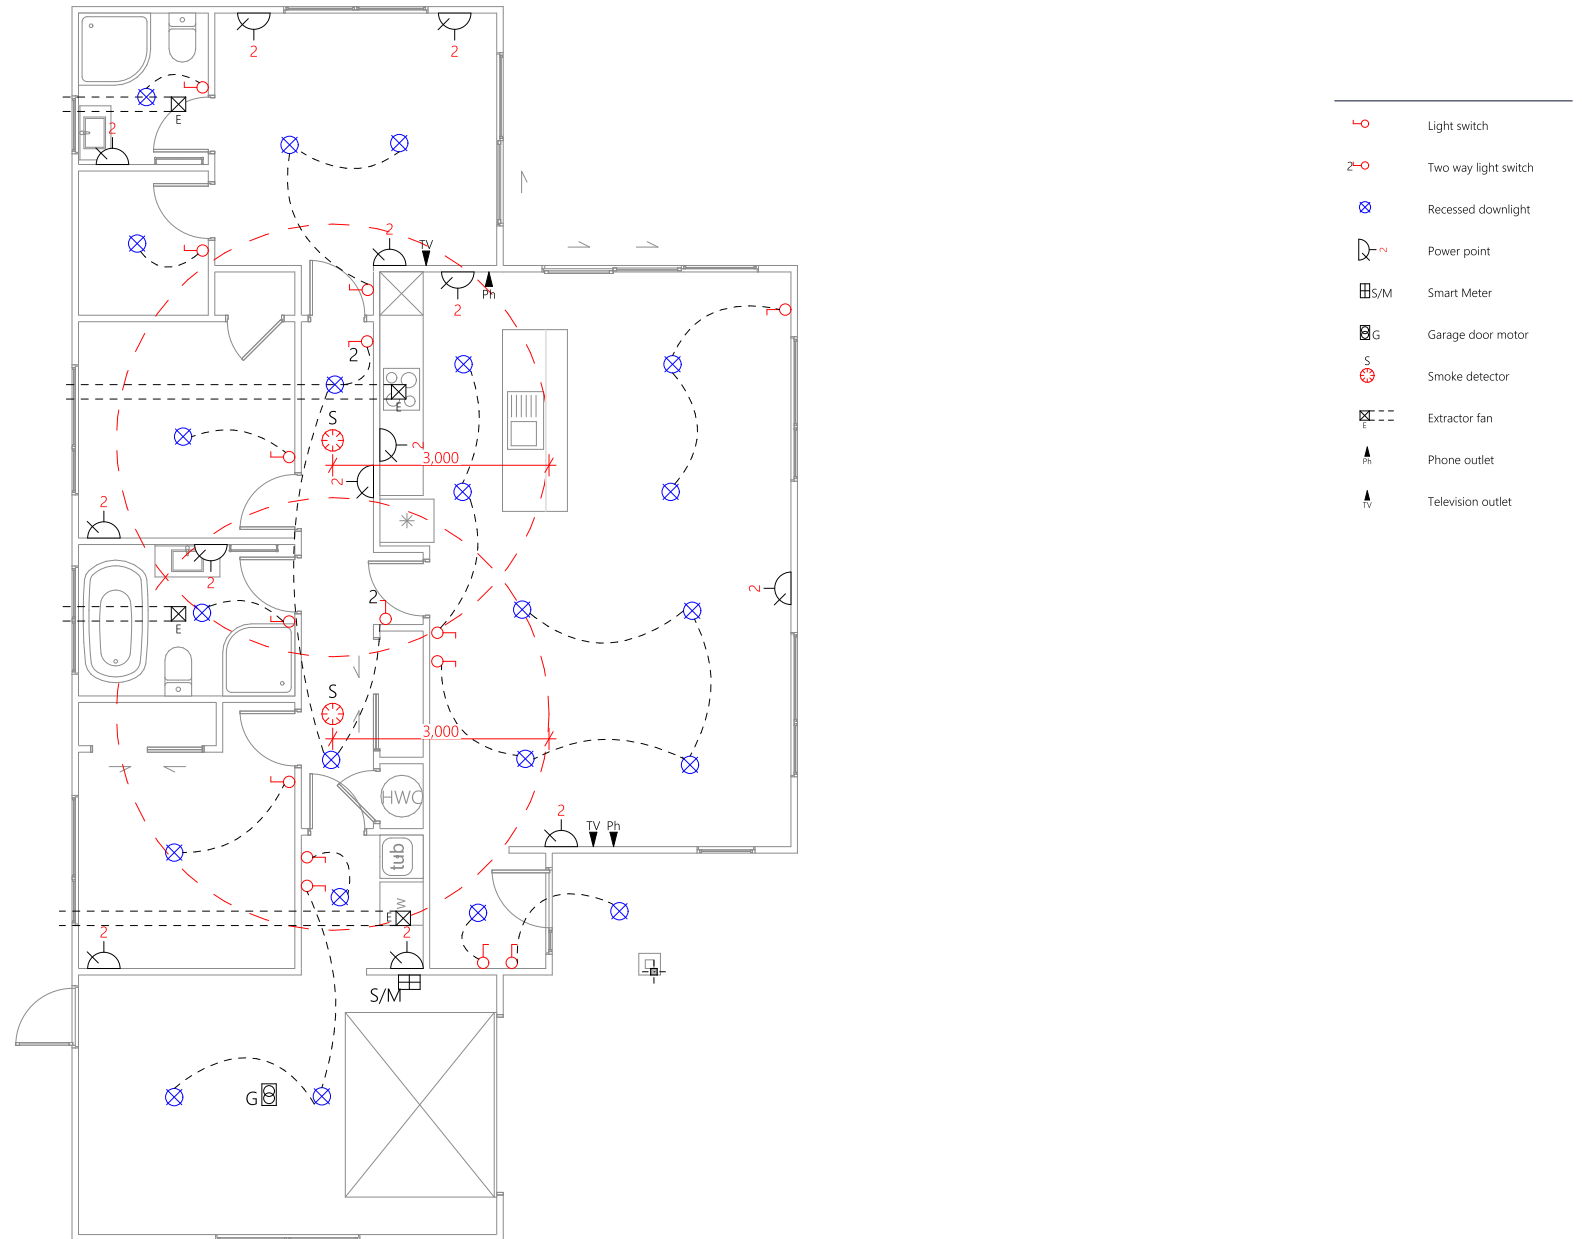

Lot 25.◆

**Te Ara Estate.◆**

**WAINUIOMATA**

**Stage 2**

1 Elevation One

2 Elevation Two

3 Elevation Three

4 Elevation Four

Proposed Floor Area = 136.8m<sup>2</sup>

	Product	Colour/Finish
<b>EXTERIOR</b>		
Roof	Colorsteel LongRun	Gull Grey
Fascia/Barge Boards	Colorsteel	Gull Grey
Spouting	Colorsteel	Gull Grey
Downpipes	Colorsteel	Gull Grey
Soffits/Eaves	Painted	Wattyl Enclose Half
Cladding 1	Linea weatherboard, painted	Wattyl Dug Out
Cladding 2	Stria (vertical) cladding, painted	Wattyl Enclose Half
Concrete Letterbox	Painted	Wattyl Dug Out
Garage Door	Dominator Montana Smooth	Windsor Grey
Garage Door Reveal	Painted	Wattyl Enclose Half
Aluminium Joinery (with clear glass)	Powdercoated	Silver Pearl
Front Door	Horizontal Groove	Flaxpod
Front Door Handle	Residential Lever Hardware	Powdercoat finish matched to door