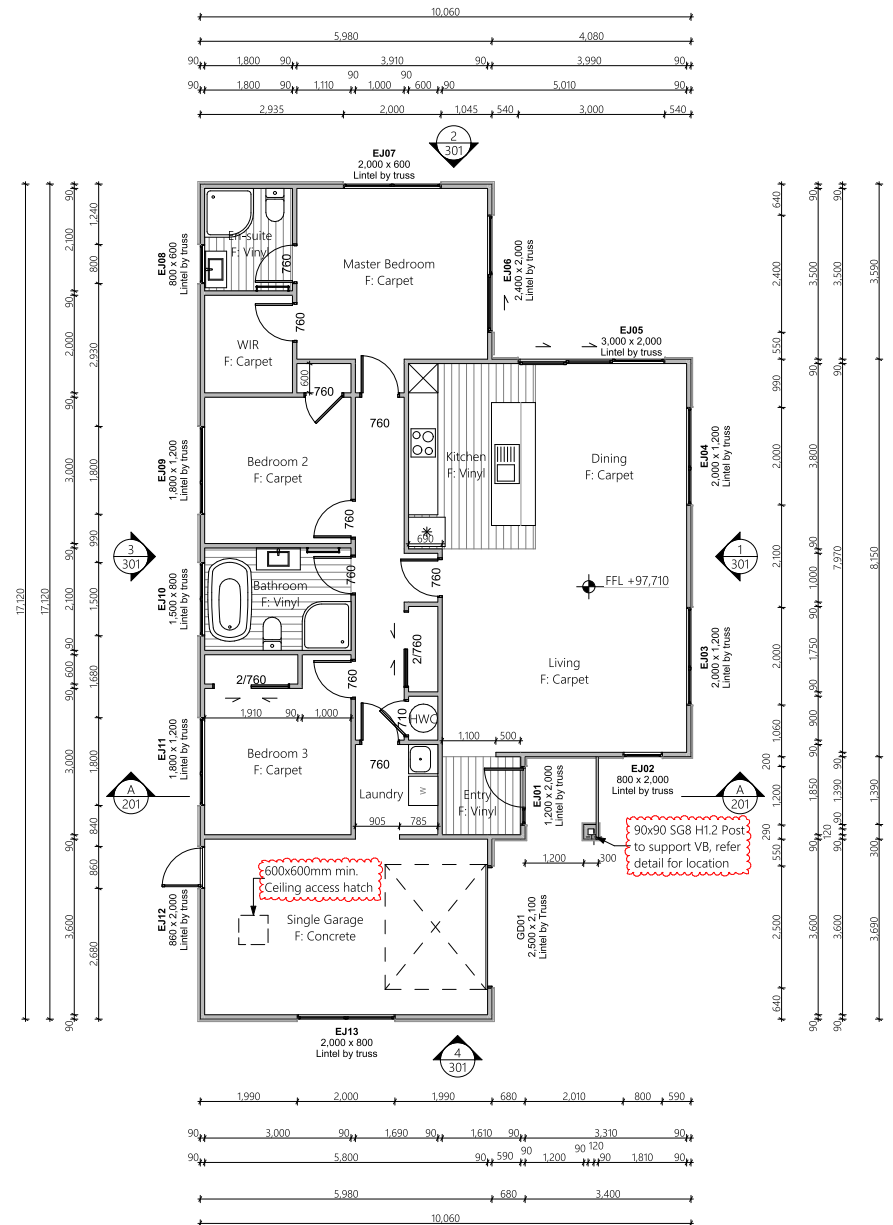

Lot 25.◆

**Te Ara Estate.◆**

**WAINUIOMATA**

**Stage 2**

1 Elevation One

2 Elevation Two

3 Elevation Three

4 Elevation Four

Proposed Floor Area = 136.8m<sup>2</sup>

	Product	Colour/Finish
<b>EXTERIOR</b>		
Roof	Colorsteel LongRun	Gull Grey
Fascia/Barge Boards	Colorsteel	Gull Grey
Spouting	Colorsteel	Gull Grey
Downpipes	Colorsteel	Gull Grey
Soffits/Eaves	Painted	Wattyl Enclose Half
Cladding 1	Linea weatherboard, painted	Wattyl Dug Out
Cladding 2	Stria (vertical) cladding, painted	Wattyl Enclose Half
Concrete Letterbox	Painted	Wattyl Dug Out
Garage Door	Dominator Montana Smooth	Windsor Grey
Garage Door Reveal	Painted	Wattyl Enclose Half
Aluminium Joinery (with clear glass)	Powdercoated	Silver Pearl
Front Door	Horizontal Groove	Flaxpod
Front Door Handle	Residential Lever Hardware	Powdercoat finish matched to door