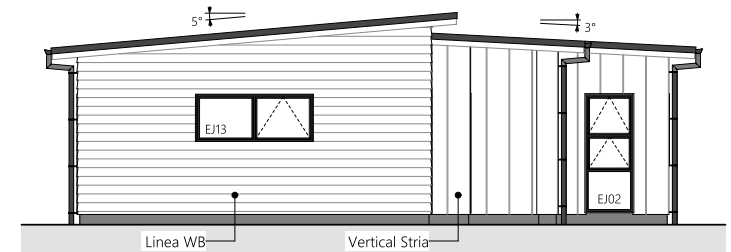

Lot 25.◆

**Te Ara Estate.◆**

**WAINUIOMATA**

**Stage 2**

1 Elevation One

2 Elevation Two

3 Elevation Three

4 Elevation Four

Proposed Floor Area = 136.8m<sup>2</sup>

	Product	Colour/Finish
<b>EXTERIOR</b>		
Roof	Colorsteel LongRun	Gull Grey
Fascia/Barge Boards	Colorsteel	Gull Grey
Spouting	Colorsteel	Gull Grey
Downpipes	Colorsteel	Gull Grey
Soffits/Eaves	Painted	Wattyl Enclose Half
Cladding 1	Linea weatherboard, painted	Wattyl Dug Out
Cladding 2	Stria (vertical) cladding, painted	Wattyl Enclose Half
Concrete Letterbox	Painted	Wattyl Dug Out
Garage Door	Dominator Montana Smooth	Windsor Grey
Garage Door Reveal	Painted	Wattyl Enclose Half
Aluminium Joinery (with clear glass)	Powdercoated	Silver Pearl
Front Door	Horizontal Groove	Flaxpod
Front Door Handle	Residential Lever Hardware	Powdercoat finish matched to door