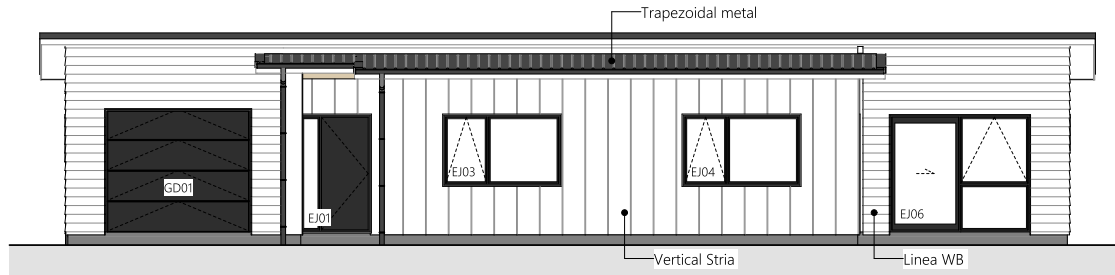

Lot 25.◆

**Te Ara Estate.◆**

**WAINUIOMATA**

**Stage 2**

1 Elevation One

2 Elevation Two

3 Elevation Three

4 Elevation Four

Proposed Floor Area = 136.8m<sup>2</sup>

	Product	Colour/Finish
<b>EXTERIOR</b>		
Roof	Colorsteel LongRun	Gull Grey
Fascia/Barge Boards	Colorsteel	Gull Grey
Spouting	Colorsteel	Gull Grey
Downpipes	Colorsteel	Gull Grey
Soffits/Eaves	Painted	Wattyl Enclose Half
Cladding 1	Linea weatherboard, painted	Wattyl Dug Out
Cladding 2	Stria (vertical) cladding, painted	Wattyl Enclose Half
Concrete Letterbox	Painted	Wattyl Dug Out
Garage Door	Dominator Montana Smooth	Windsor Grey
Garage Door Reveal	Painted	Wattyl Enclose Half
Aluminium Joinery (with clear glass)	Powdercoated	Silver Pearl
Front Door	Horizontal Groove	Flaxpod
Front Door Handle	Residential Lever Hardware	Powdercoat finish matched to door