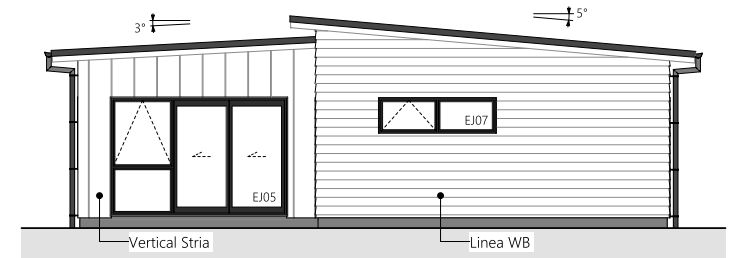

Lot 25.◆

**Te Ara Estate.◆**

**WAINUIOMATA**

**Stage 2**

1 Elevation One

2 Elevation Two

3 Elevation Three

4 Elevation Four

Proposed Floor Area = 136.8m<sup>2</sup>

	Product	Colour/Finish
<b>EXTERIOR</b>		
Roof	Colorsteel LongRun	Gull Grey
Fascia/Barge Boards	Colorsteel	Gull Grey
Spouting	Colorsteel	Gull Grey
Downpipes	Colorsteel	Gull Grey
Soffits/Eaves	Painted	Wattyl Enclose Half
Cladding 1	Linea weatherboard, painted	Wattyl Dug Out
Cladding 2	Stria (vertical) cladding, painted	Wattyl Enclose Half
Concrete Letterbox	Painted	Wattyl Dug Out
Garage Door	Dominator Montana Smooth	Windsor Grey
Garage Door Reveal	Painted	Wattyl Enclose Half
Aluminium Joinery (with clear glass)	Powdercoated	Silver Pearl
Front Door	Horizontal Groove	Flaxpod
Front Door Handle	Residential Lever Hardware	Powdercoat finish matched to door