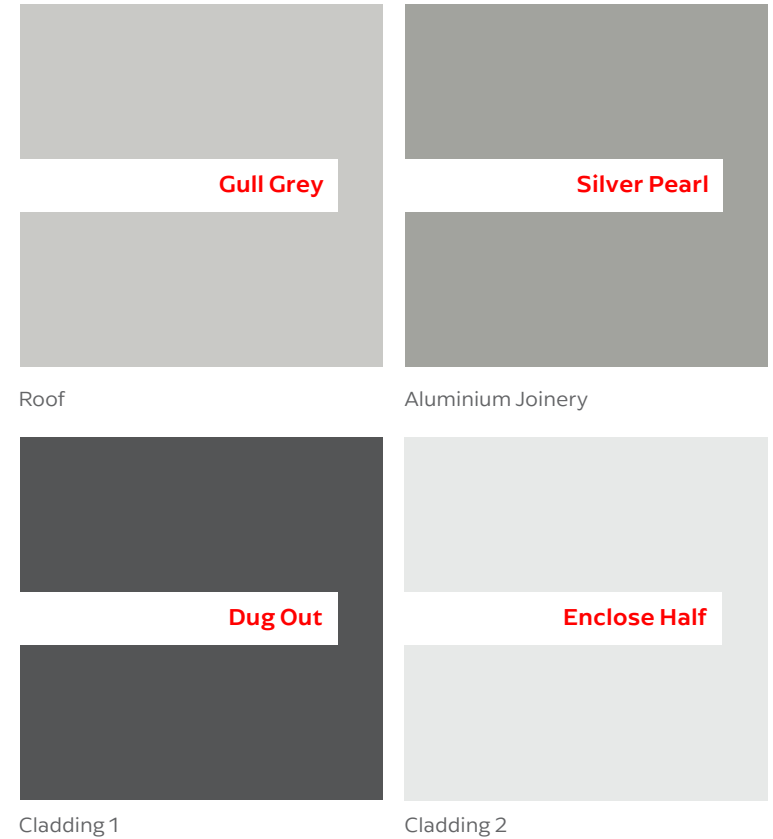

Proposed Floor Area = 136.8m<sup>2</sup>

	Product	Colour/Finish
<b>EXTERIOR</b>		
Roof	Colorsteel LongRun	Gull Grey
Fascia/Barge Boards	Colorsteel	Gull Grey
Spouting	Colorsteel	Gull Grey
Downpipes	Colorsteel	Gull Grey
Soffits/Eaves	Painted	Wattyl Enclose Half
Cladding 1	Linea weatherboard, painted	Wattyl Dug Out
Cladding 2	Stria (vertical) cladding, painted	Wattyl Enclose Half
Concrete Letterbox	Painted	Wattyl Dug Out
Garage Door	Dominator Montana Smooth	Windsor Grey
Garage Door Reveal	Painted	Wattyl Enclose Half
Aluminium Joinery (with clear glass)	Powdercoated	Silver Pearl
Front Door	Horizontal Groove	Flaxpod
Front Door Handle	Residential Lever Hardware	Powdercoat finish matched to door

(Residential Hardware to all aluminium joinery is colour matched to joinery)

All colour swatches are indicative only