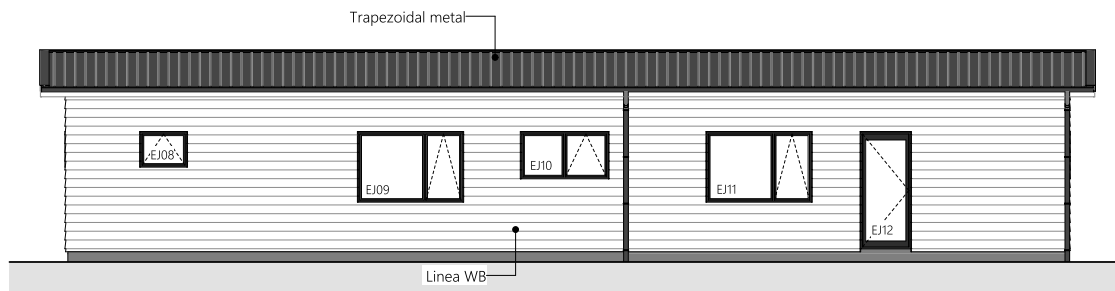

Lot 25.◆

**Te Ara Estate.◆**

**WAINUIOMATA**

**Stage 2**

1 Elevation One

2 Elevation Two

3 Elevation Three

4 Elevation Four

Proposed Floor Area = 136.8m<sup>2</sup>

	Product	Colour/Finish
<b>EXTERIOR</b>		
Roof	Colorsteel LongRun	Gull Grey
Fascia/Barge Boards	Colorsteel	Gull Grey
Spouting	Colorsteel	Gull Grey
Downpipes	Colorsteel	Gull Grey
Soffits/Eaves	Painted	Wattyl Enclose Half
Cladding 1	Linea weatherboard, painted	Wattyl Dug Out
Cladding 2	Stria (vertical) cladding, painted	Wattyl Enclose Half
Concrete Letterbox	Painted	Wattyl Dug Out
Garage Door	Dominator Montana Smooth	Windsor Grey
Garage Door Reveal	Painted	Wattyl Enclose Half
Aluminium Joinery (with clear glass)	Powdercoated	Silver Pearl
Front Door	Horizontal Groove	Flaxpod
Front Door Handle	Residential Lever Hardware	Powdercoat finish matched to door