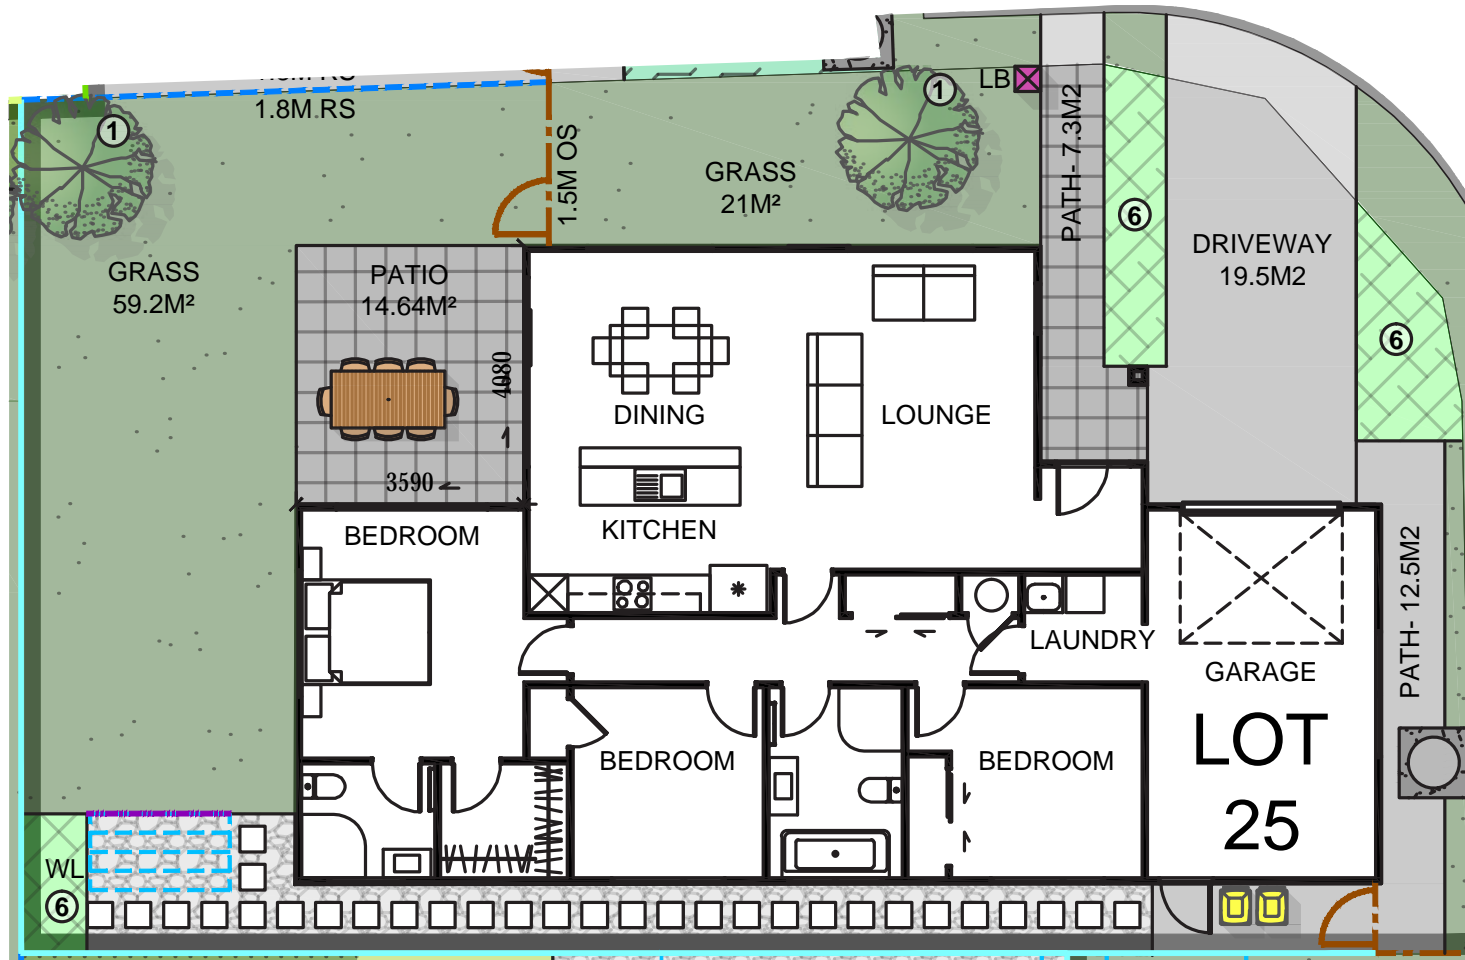

Lot 25.◆

**Te Ara Estate.◆**

**WAINUIOMATA**

**Stage 2**

1 Elevation One

2 Elevation Two

3 Elevation Three

4 Elevation Four

Proposed Floor Area = 136.8m<sup>2</sup>

	Product	Colour/Finish
<b>EXTERIOR</b>		
Roof	Colorsteel LongRun	Gull Grey
Fascia/Barge Boards	Colorsteel	Gull Grey
Spouting	Colorsteel	Gull Grey
Downpipes	Colorsteel	Gull Grey
Soffits/Eaves	Painted	Wattyl Enclose Half
Cladding 1	Linea weatherboard, painted	Wattyl Dug Out
Cladding 2	Stria (vertical) cladding, painted	Wattyl Enclose Half
Concrete Letterbox	Painted	Wattyl Dug Out
Garage Door	Dominator Montana Smooth	Windsor Grey
Garage Door Reveal	Painted	Wattyl Enclose Half
Aluminium Joinery (with clear glass)	Powdercoated	Silver Pearl
Front Door	Horizontal Groove	Flaxpod
Front Door Handle	Residential Lever Hardware	Powdercoat finish matched to door