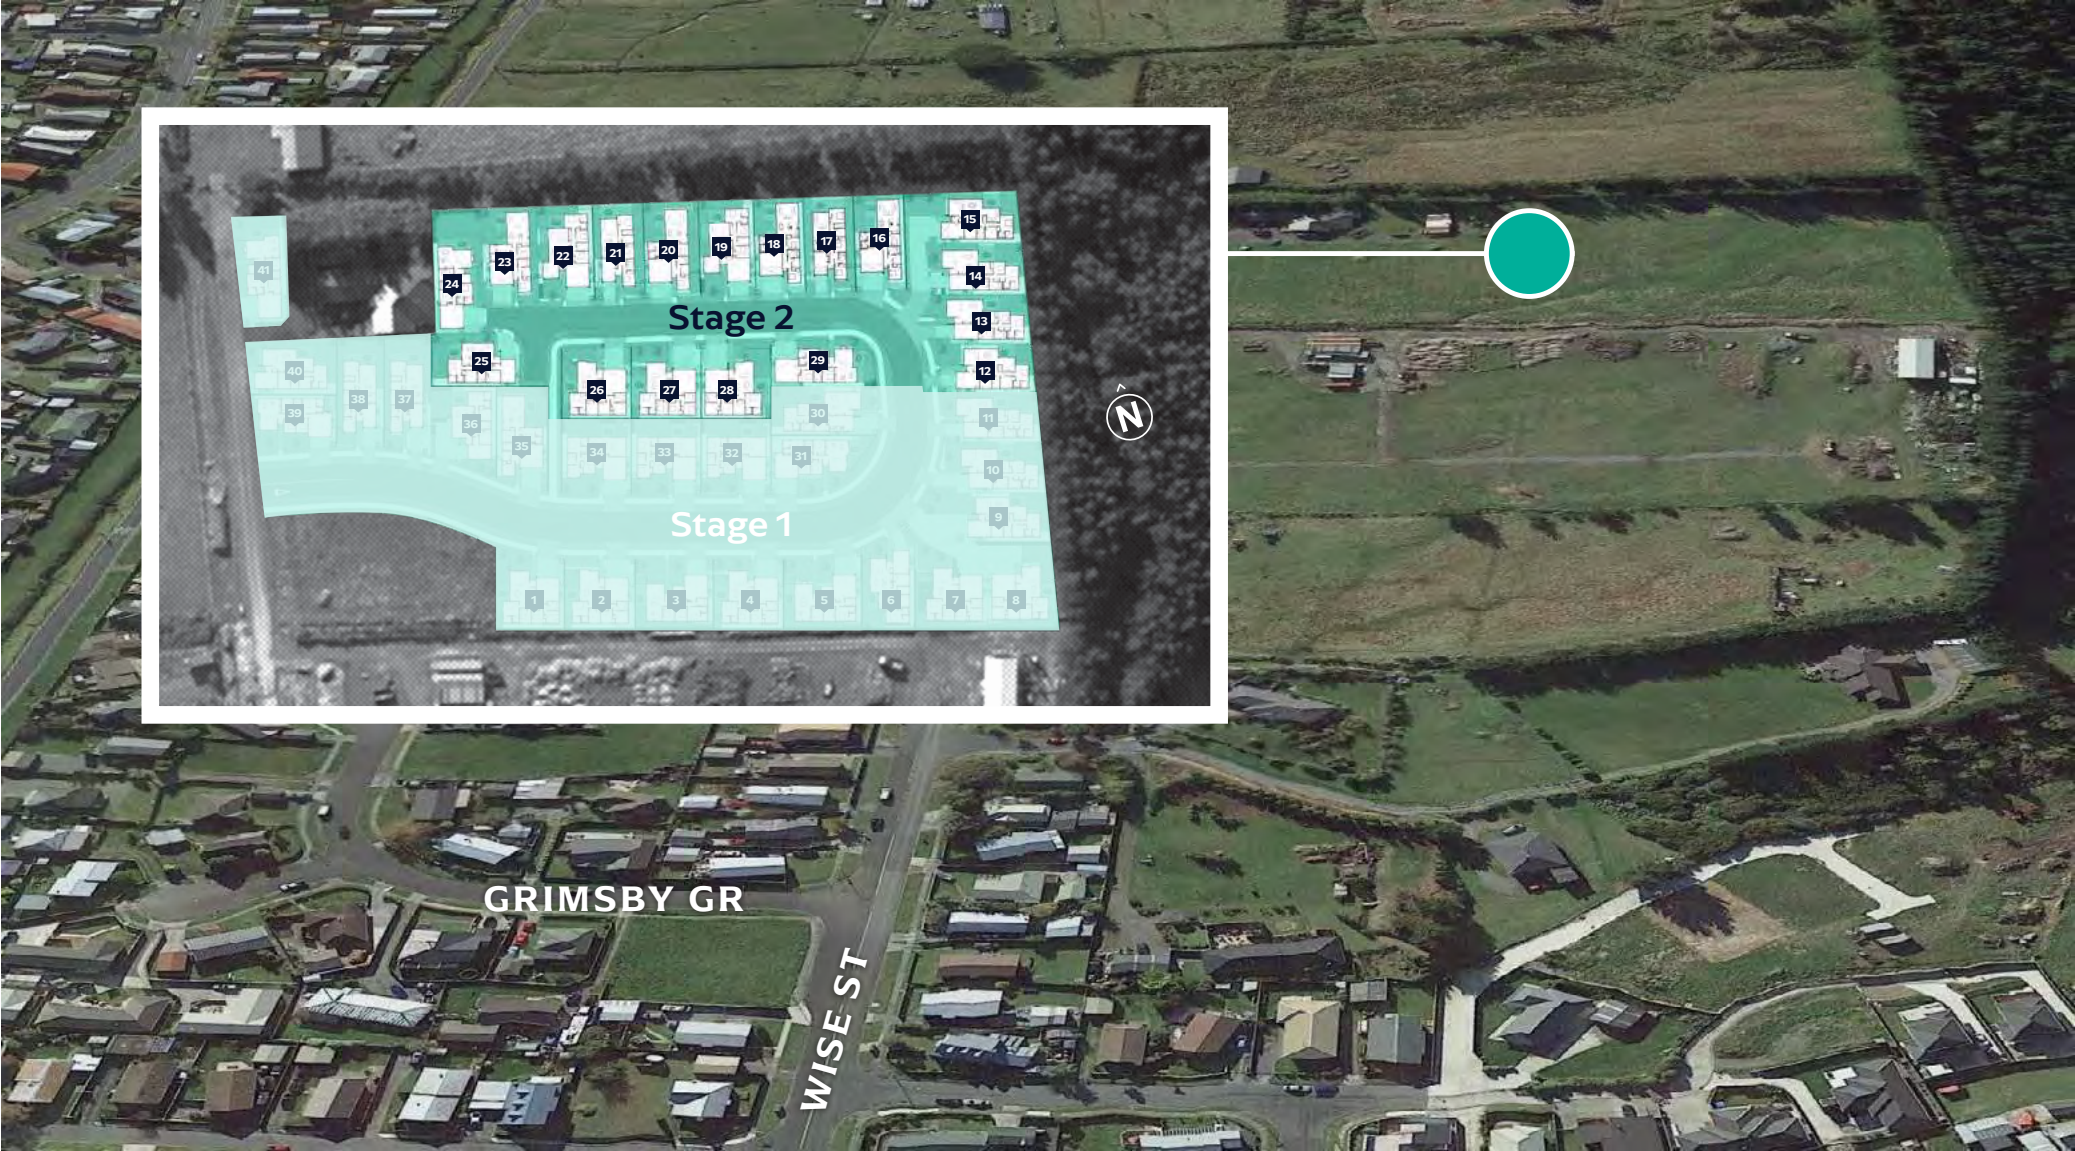

Lot 25.◆

**Te Ara Estate.◆**

**WAINUIOMATA**

**Stage 2**

1 Elevation One

2 Elevation Two

3 Elevation Three

4 Elevation Four

Proposed Floor Area = 136.8m<sup>2</sup>

	Product	Colour/Finish
<b>EXTERIOR</b>		
Roof	Colorsteel LongRun	Gull Grey
Fascia/Barge Boards	Colorsteel	Gull Grey
Spouting	Colorsteel	Gull Grey
Downpipes	Colorsteel	Gull Grey
Soffits/Eaves	Painted	Wattyl Enclose Half
Cladding 1	Linea weatherboard, painted	Wattyl Dug Out
Cladding 2	Stria (vertical) cladding, painted	Wattyl Enclose Half
Concrete Letterbox	Painted	Wattyl Dug Out
Garage Door	Dominator Montana Smooth	Windsor Grey
Garage Door Reveal	Painted	Wattyl Enclose Half
Aluminium Joinery (with clear glass)	Powdercoated	Silver Pearl
Front Door	Horizontal Groove	Flaxpod
Front Door Handle	Residential Lever Hardware	Powdercoat finish matched to door