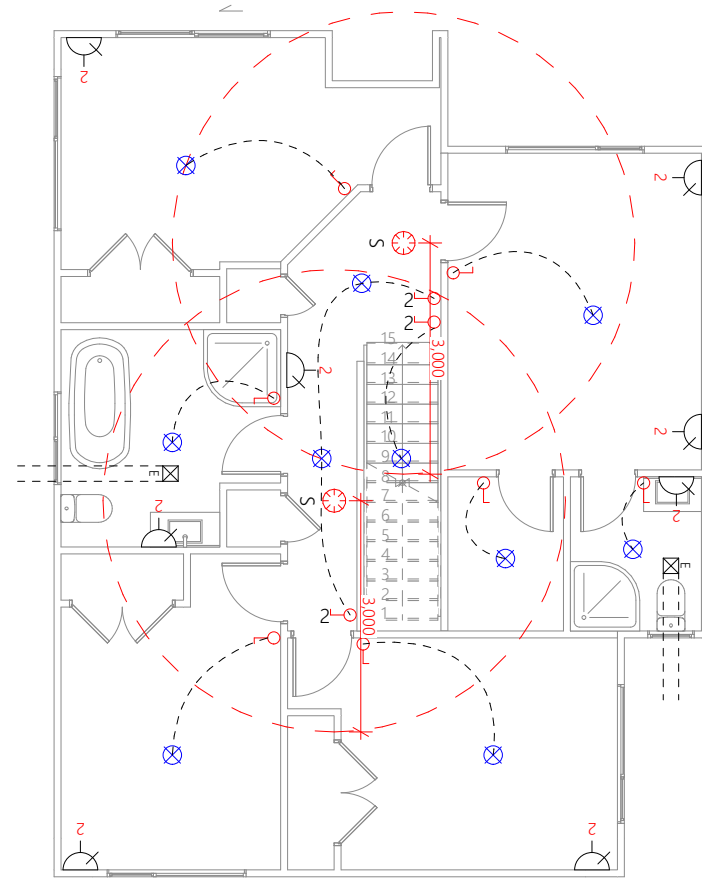

# Lot 12

Lower Floor Area: 83.7 sqm  
Total Floor Area: 167.6 sqm

# Lot 12

Upper Floor Area: 83.9 sqm  
Total Floor Area: 167.6 sqm

# Lot 12

Lower Electrical Plan

Upper Electrical Plan

- |  |                      |  |                   |  |                   |
|--|----------------------|--|-------------------|--|-------------------|
|  | Light switch         |  | Smart Meter       |  | Extractor fan     |
|  | Two way light switch |  | Garage door motor |  | Phone outlet      |
|  | Recessed downlight   |  | Smoke detector    |  | Television outlet |
|  | Power point          |  |                   |  |                   |