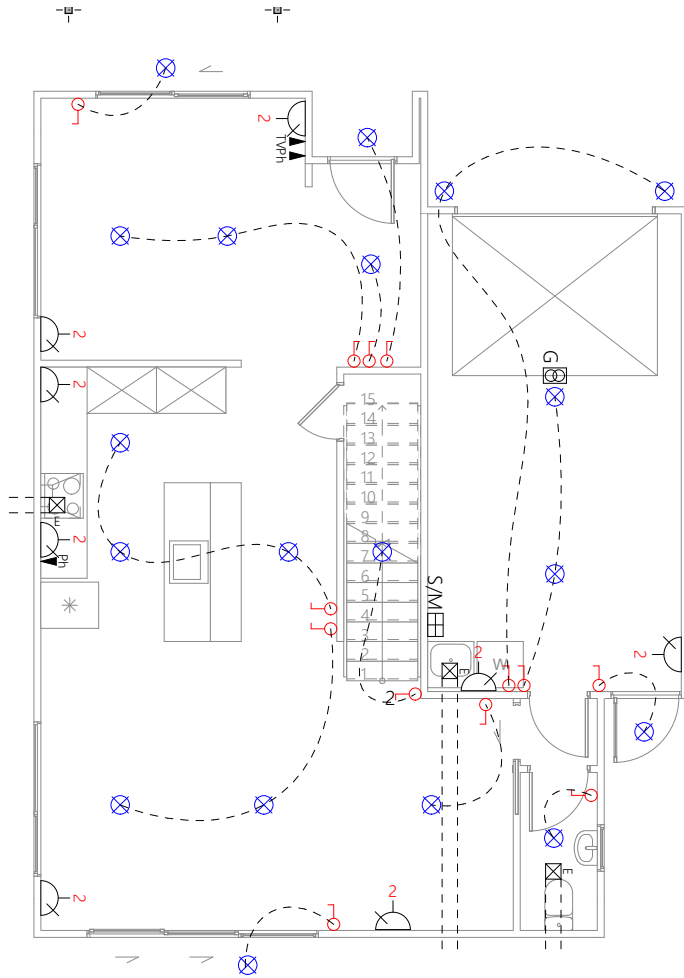

# Lot 12

1 West Elevation

2 South Elevation

3 East Elevation

4 North Elevation

# Lot 12

Lower Floor Area: 83.7 sqm  
Total Floor Area: 167.6 sqm

# Lot 12

Upper Floor Area: 83.9 sqm  
Total Floor Area: 167.6 sqm

# Lot 12

Lower Electrical Plan

Upper Electrical Plan

- |  |                      |  |                   |  |                   |
|--|----------------------|--|-------------------|--|-------------------|
|  | Light switch         |  | Smart Meter       |  | Extractor fan     |
|  | Two way light switch |  | Garage door motor |  | Phone outlet      |
|  | Recessed downlight   |  | Smoke detector    |  | Television outlet |
|  | Power point          |  |                   |  |                   |