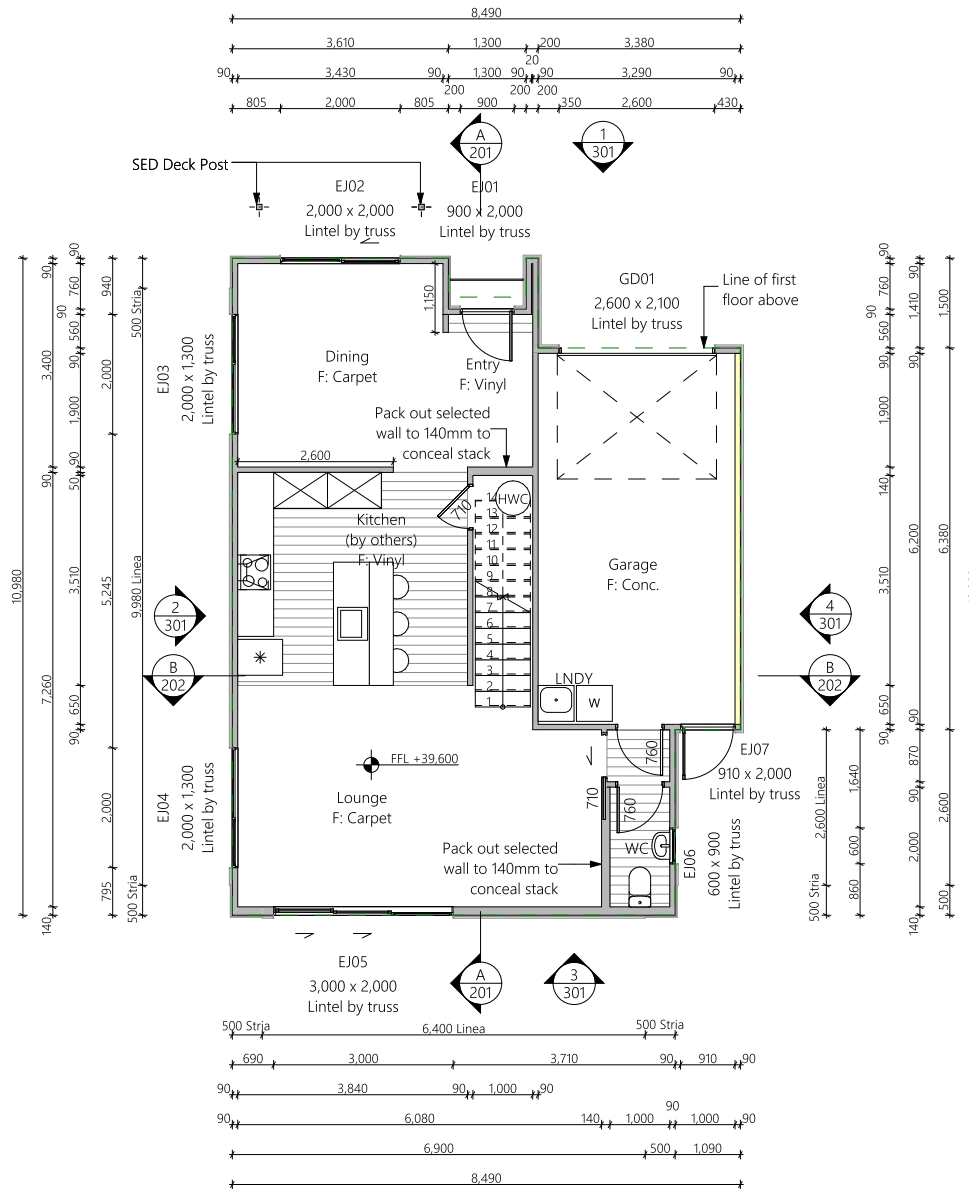

# Lot 12

1 West Elevation

2 South Elevation

3 East Elevation

4 North Elevation

# Lot 12

Lower Floor Area: 83.7 sqm  
Total Floor Area: 167.6 sqm

# Lot 12

Upper Floor Area: 83.9 sqm  
Total Floor Area: 167.6 sqm