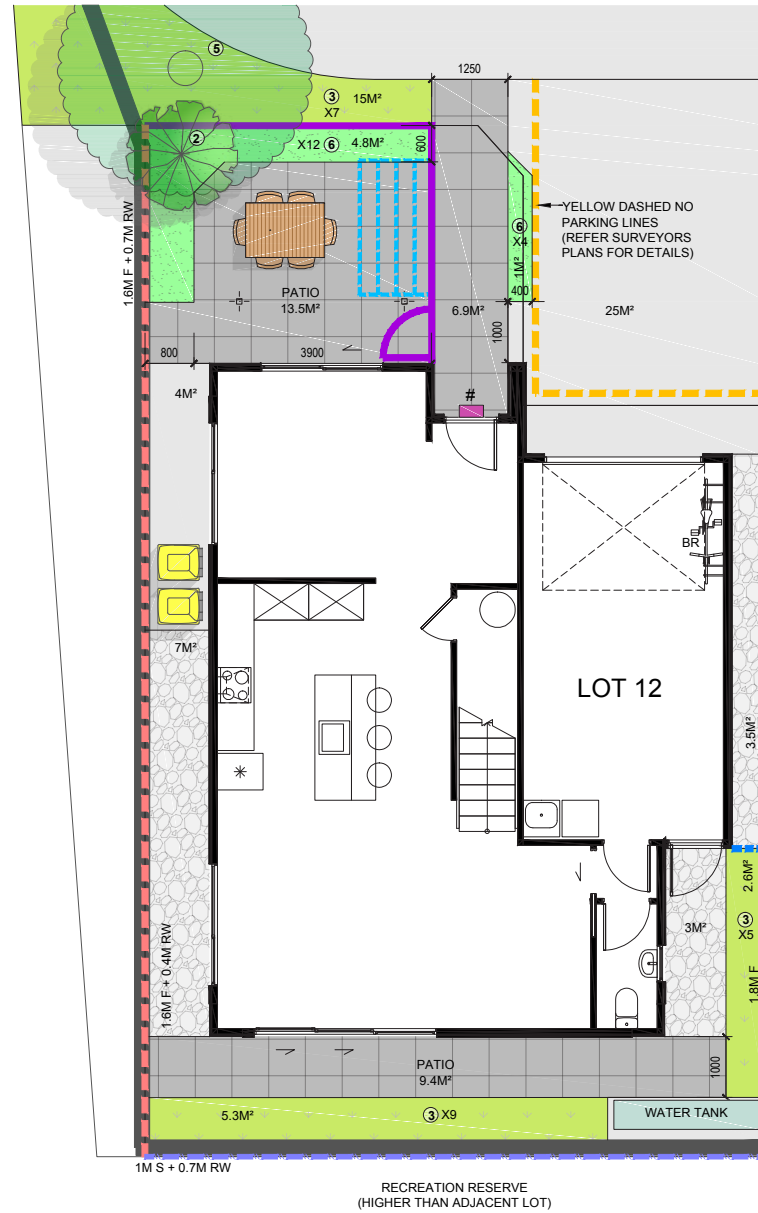

# Lot 12

Lower Floor Area: 83.7 sqm  
Total Floor Area: 167.6 sqm

# Lot 12

Upper Floor Area: 83.9 sqm  
Total Floor Area: 167.6 sqm

# Lot 12

Lower Electrical Plan

Upper Electrical Plan

- |  |                      |  |                   |  |                   |
|--|----------------------|--|-------------------|--|-------------------|
|  | Light switch         |  | Smart Meter       |  | Extractor fan     |
|  | Two way light switch |  | Garage door motor |  | Phone outlet      |
|  | Recessed downlight   |  | Smoke detector    |  | Television outlet |
|  | Power point          |  |                   |  |                   |

# Lot 12