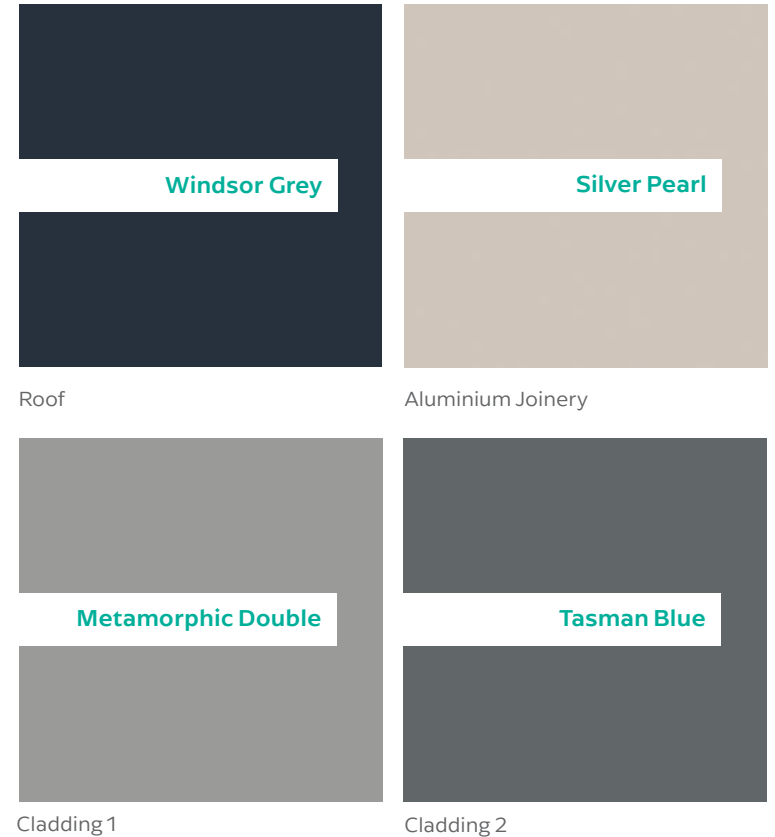

Lot 12

	Product	Colour/Finish
EXTERIOR LOT 12		
Roof	Colorsteel Corrugated (as shown on plan)	Windsor Grey
Fascia/Barge Boards	Colorsteel	Windsor Grey
Spouting	Colorsteel	Windsor Grey
Downpipes	Marley PVC Colour (retention tank)	Grey Friars
Retention Tank (if required)	Thintanks NZ	Light Grey
Soffits	Painted	Wattyl Enclose Half
Cladding 1	Linea weatherboard — painted	Wattyl Metamorphic Double
Cladding 2	Stria (horizontal) cladding – painted	Wattyl Tasman Blue
Concrete Letterbox	Painted	Wattyl Tasman Blue
Garage Doors	Dominator Montana smooth	Windsor Grey
Garage Door Reveal	Timber Painted	Wattyl Enclose Half
Aluminium Joinery (with clear glass)	Powdercoated	Silver Pearl
Aluminium Balustrading	Powdercoated	Matt Gravel
(Residential Hardware to all aluminium joinery is colour matched to joinery)		
Front Doors	Vertical Groove	Appliance White
Front Door Handle	Residential Lever Hardware	Powdercoat finish matched to door

Note: Decking and supporting timber posts and beams are left natural

All colour swatches are indicative only