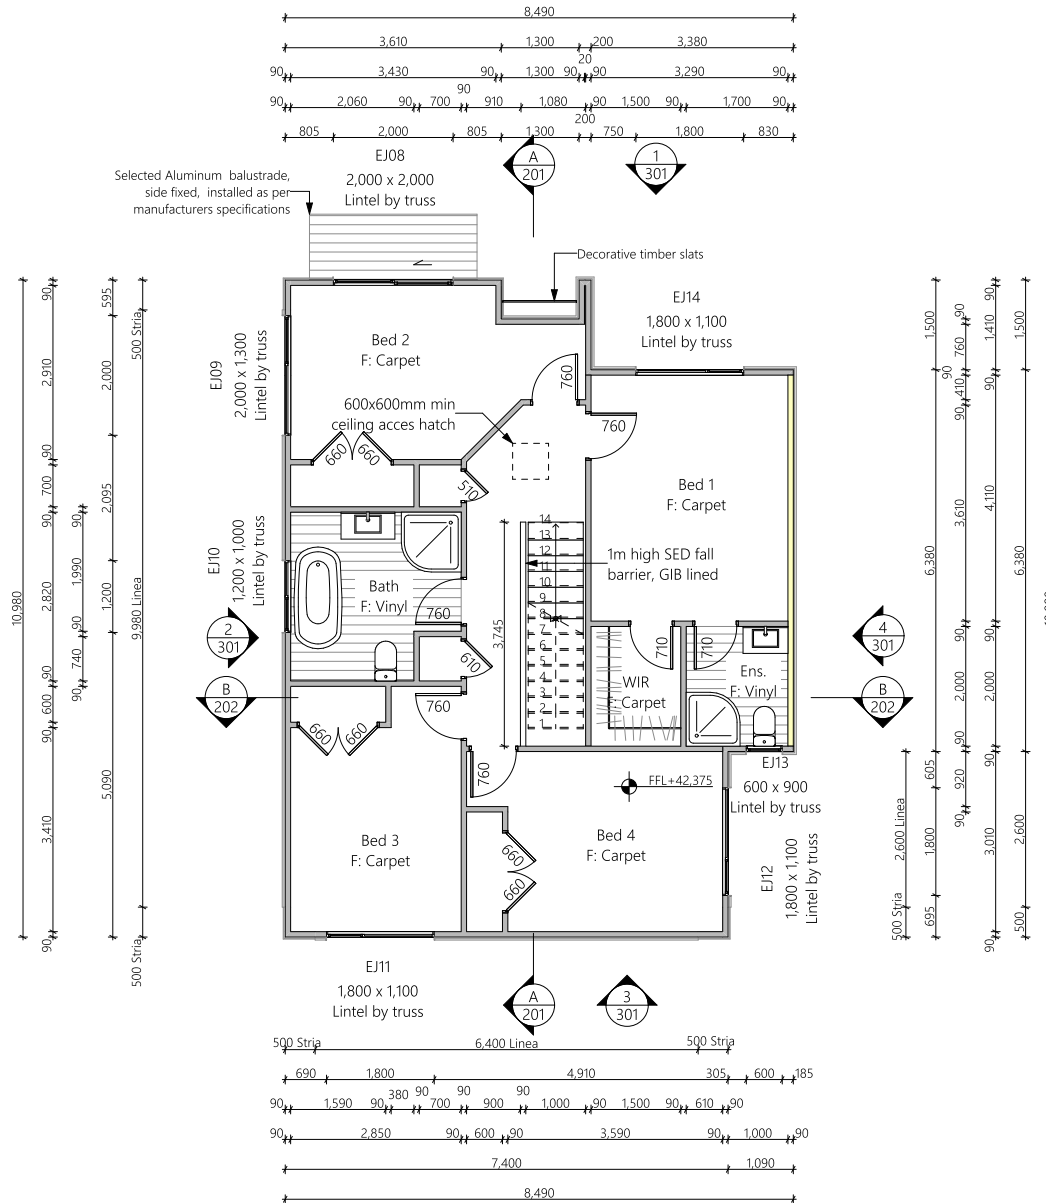

# Lot 12

1 West Elevation

2 South Elevation

3 East Elevation

4 North Elevation

# Lot 12

Lower Floor Area: 83.7 sqm  
Total Floor Area: 167.6 sqm

# Lot 12

Upper Floor Area: 83.9 sqm  
Total Floor Area: 167.6 sqm